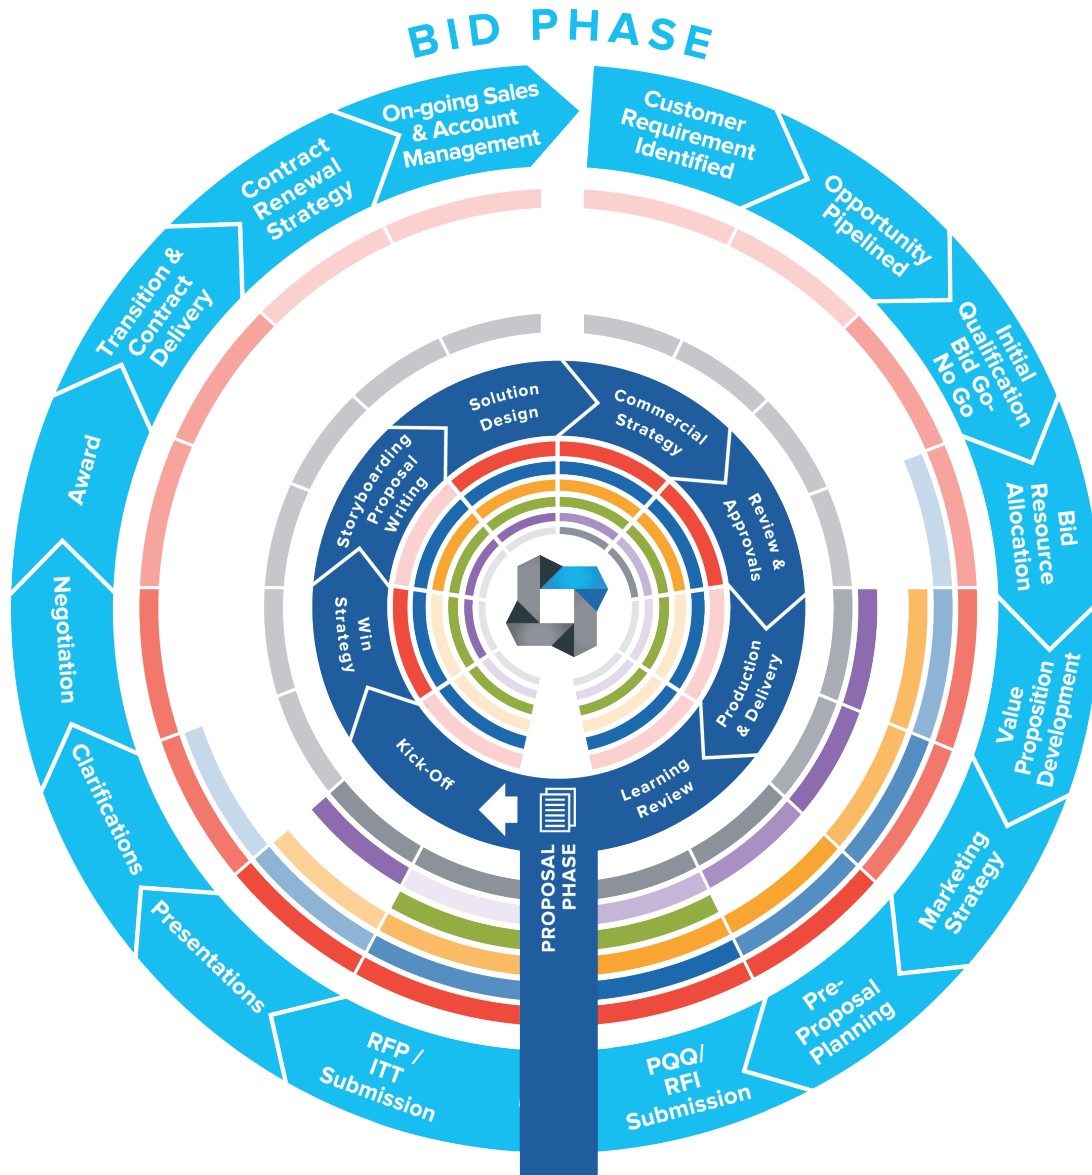

# Bid Lifecycle & Core Role Overlay

- ▼ **Bid Manager** – first to engage, last to exit
- ▼ **Proposal Manager** – engaged ahead of PQQ / RFI arrival and typically exits at BAFO
- ▼ **Proposal Writer** – engaged at kick-off meeting, exits at RFP production stage
- ▼ **Document Manager** – typically engaged with Proposal Manager at RFI, exits on RFP Delivery
- ▼ **Graphics / DTP Manager** – typically engaged with Proposal Manager, exits on RFP Delivery
- ▼ **Knowledgebase Manager** – on-going contribution that is less cyclical

- ▼ **Bid Phase**
- ▼ **Proposal Phase**

#### EFFORT